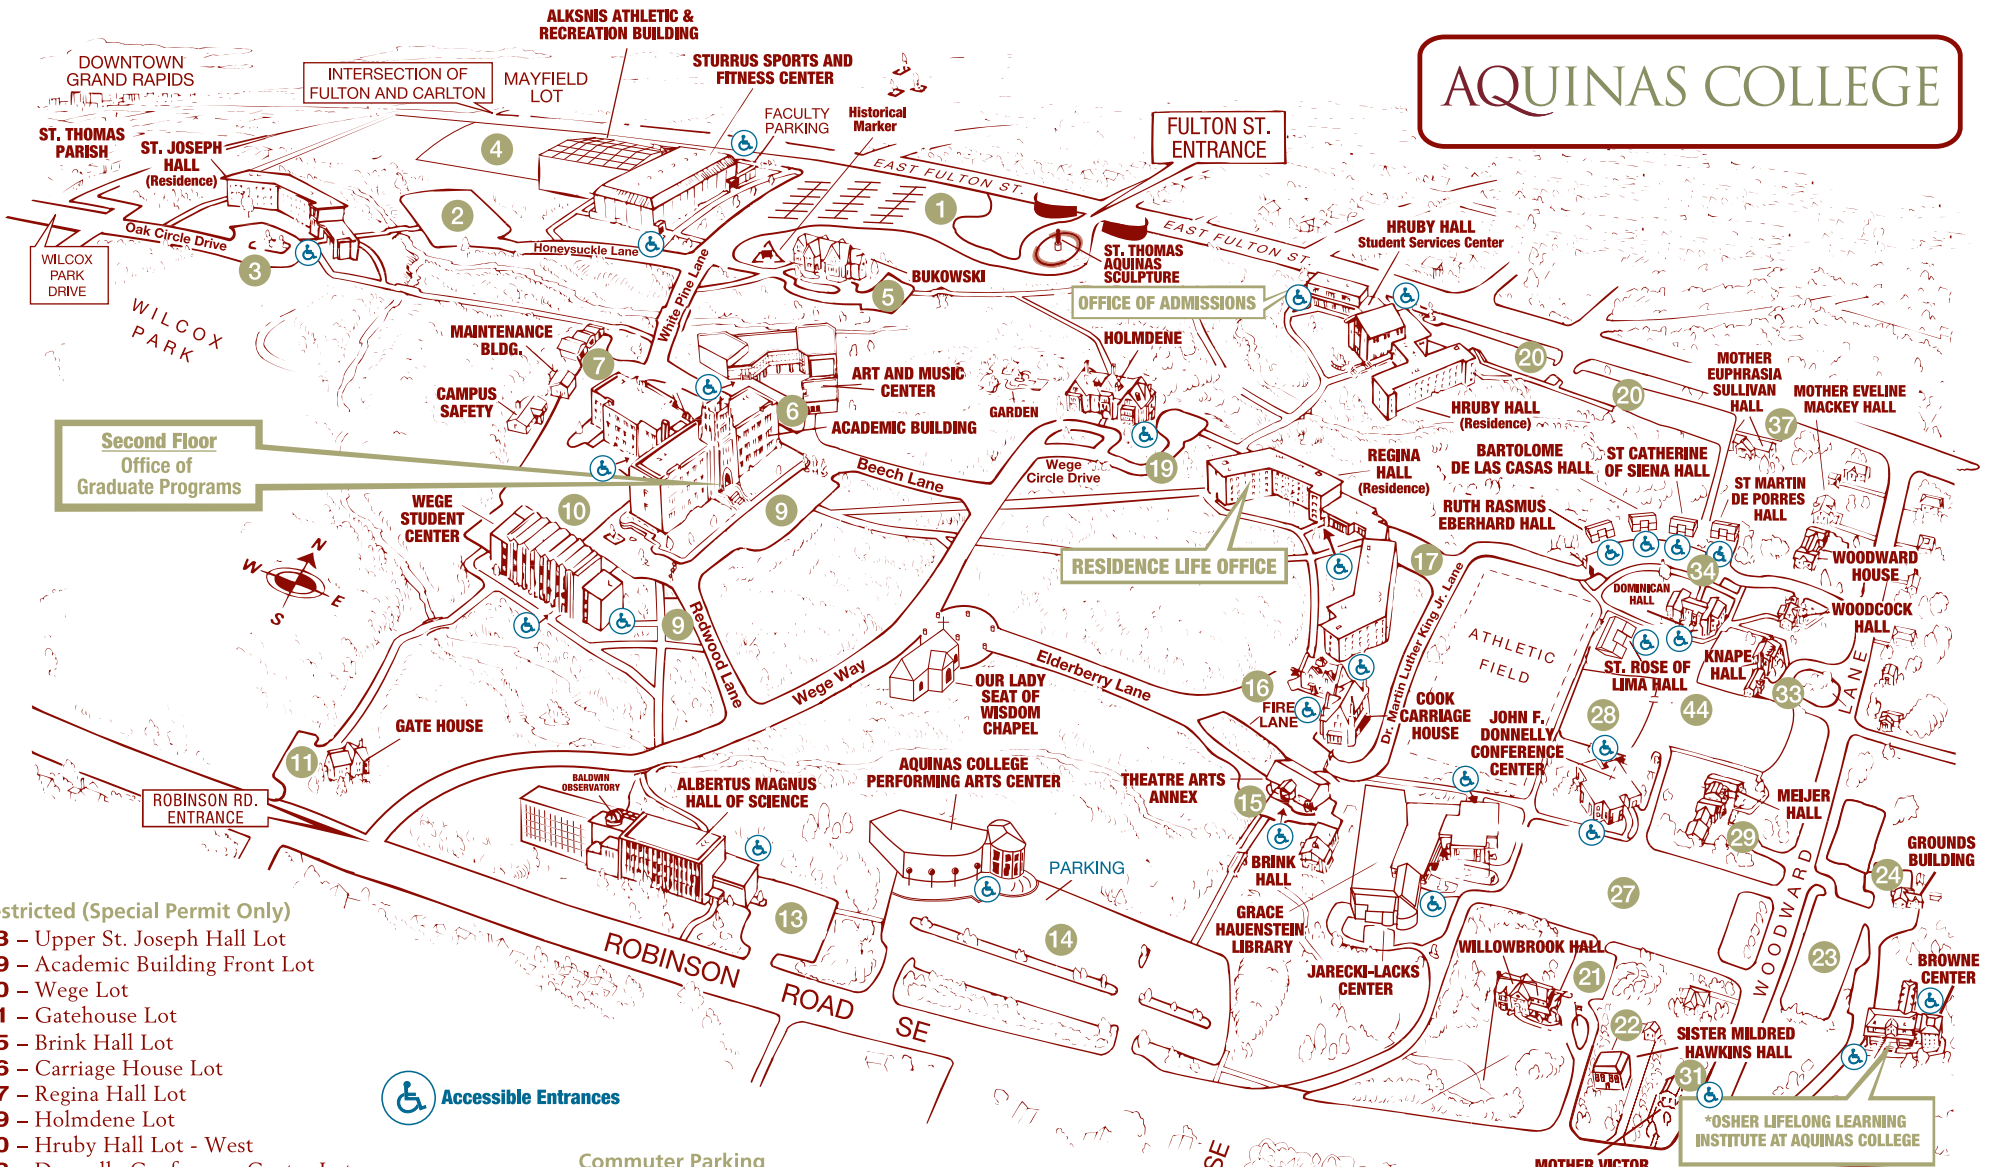

MAP OF AQUINAS COLLEGE

AQUINAS COLLEGE

Restricted (Special Permit Only)

- 3 – Upper St. Joseph Hall Lot
- 9 – Academic Building Front Lot
- 10 – Wege Lot
- 11 – Gatehouse Lot
- 15 – Brink Hall Lot
- 16 – Carriage House Lot
- 17 – Regina Hall Lot
- 19 – Holmdene Lot
- 20 – Hruby Hall Lot - West
- 28 – Donnelly Conference Center Lot
- 31 – Flannery Hall Lot

Restricted to Residents Only

- 2 – Lower St. Joseph Hall Lot (Gold Permit)
- 20 – Hruby Hall Lot - East (Red Permit)
- 21 – Willowbrook Hall Lot (Orange Permit)
- 22 – Hawkins Hall Lot (Pink Permit)
- 23 – Browne Center Lot (Brown Permit)
- 29 – Meijer Hall Lot (Yellow Permit)
- 33 – Knappe Hall Lot (Silver Permit)
- 34 – Dominican Hall Lot (Blue Permit)
- 37 – Sullivan Hall Lot (Red Permit)
- 44 – St. Rose Hall Lot (Green Permit)

Accessible Entrances

Commuter Parking No Parking 2 a.m. - 6 a.m.

- *1 – Fulton Lot (Athletic Event Parking)
- *4 – Mayfield Lot
- *5 – Bukowski Lot
- 13 – East Albertus Lot
- 14 – Plymouth Lot (noon to midnight)
- *27 – Woodward Lot (Athletic Event Parking)
- *Guest Parking with Permit

All vehicles that park on the Aquinas College campus, including visitors and guests, must have a valid permit. Please contact Campus Safety at (616) 632-2462 to inquire about obtaining a parking permit.