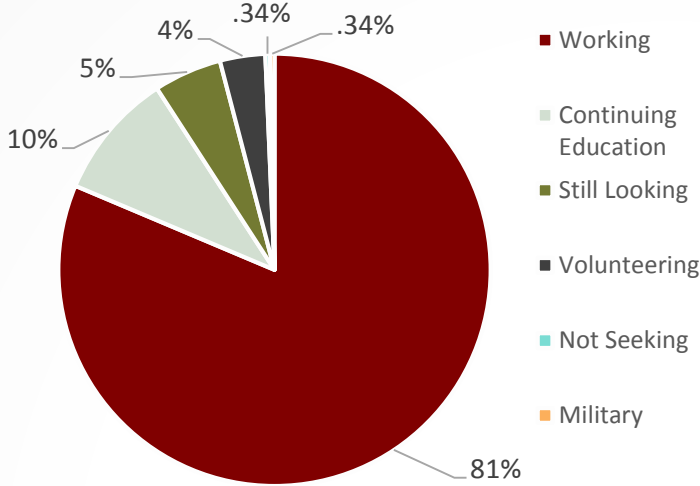

AQUINAS COLLEGE

CLASS OF 2017 SURVEY RESULTS

First Destination Responses 2017

94.6%
PLACEMENT RATE
 Employed, Graduate/Professional School,
 Volunteer/Service Work, & Military

94.2%
Placement Rate
 for Undergraduate
 Students

100%
Placement Rate
 for Graduate
 Students

Graduates who participated in Service Learning increased securing graduate/professional school opportunities, as well as volunteer work

Graduates who completed internships showed an increase in securing full-time employment

Graduates who studied abroad had a 100% placement rate, and increased volunteering opportunities

Graduates who participated in academic research increased securing graduate/professional school opportunities, as well as volunteer work