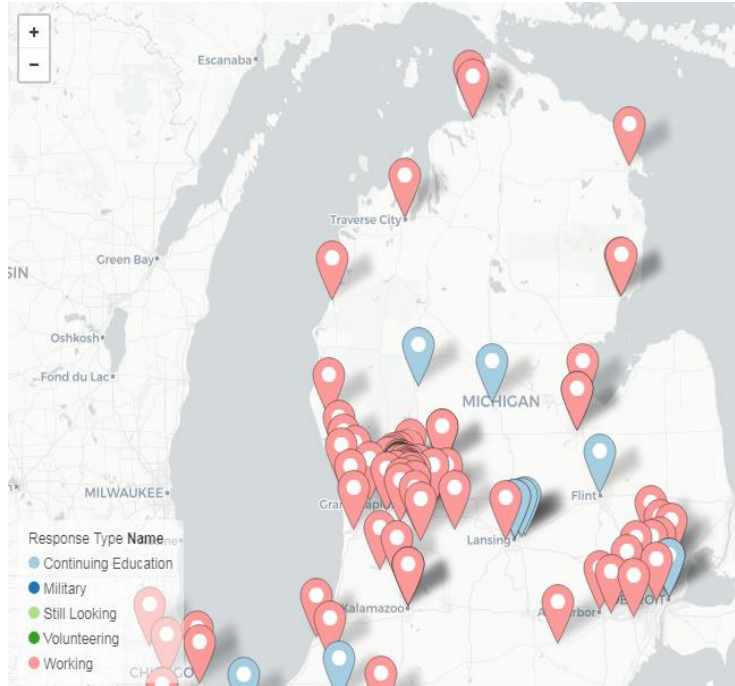

AQUINAS COLLEGE

CLASS OF 2017 SURVEY RESULTS

First Destination Responses 2017

94.6%
PLACEMENT RATE
 Employed, Graduate/Professional School,
 Volunteer/Service Work, & Military

94.2%
Placement Rate
 for Undergraduate
 Students

100%
Placement Rate
 for Graduate
 Students

Graduates who participated in Service Learning increased securing graduate/professional school opportunities, as well as volunteer work

Graduates who completed internships showed an increase in securing full-time employment

Graduates who studied abroad had a 100% placement rate, and increased volunteering opportunities

Graduates who participated in academic research increased securing graduate/professional school opportunities, as well as volunteer work