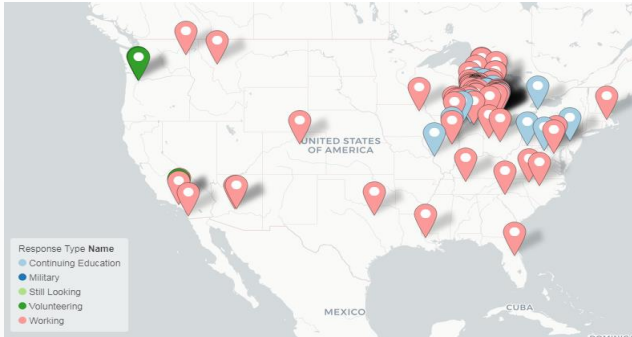

Graduates who participated in Service Learning increased securing graduate/professional school opportunities, as well as volunteer work

Graduates who completed internships showed an increase in securing full-time employment

Graduates who studied abroad had a 100% placement rate, and increased volunteering opportunities

Graduates who participated in academic research increased securing graduate/professional school opportunities, as well as volunteer work